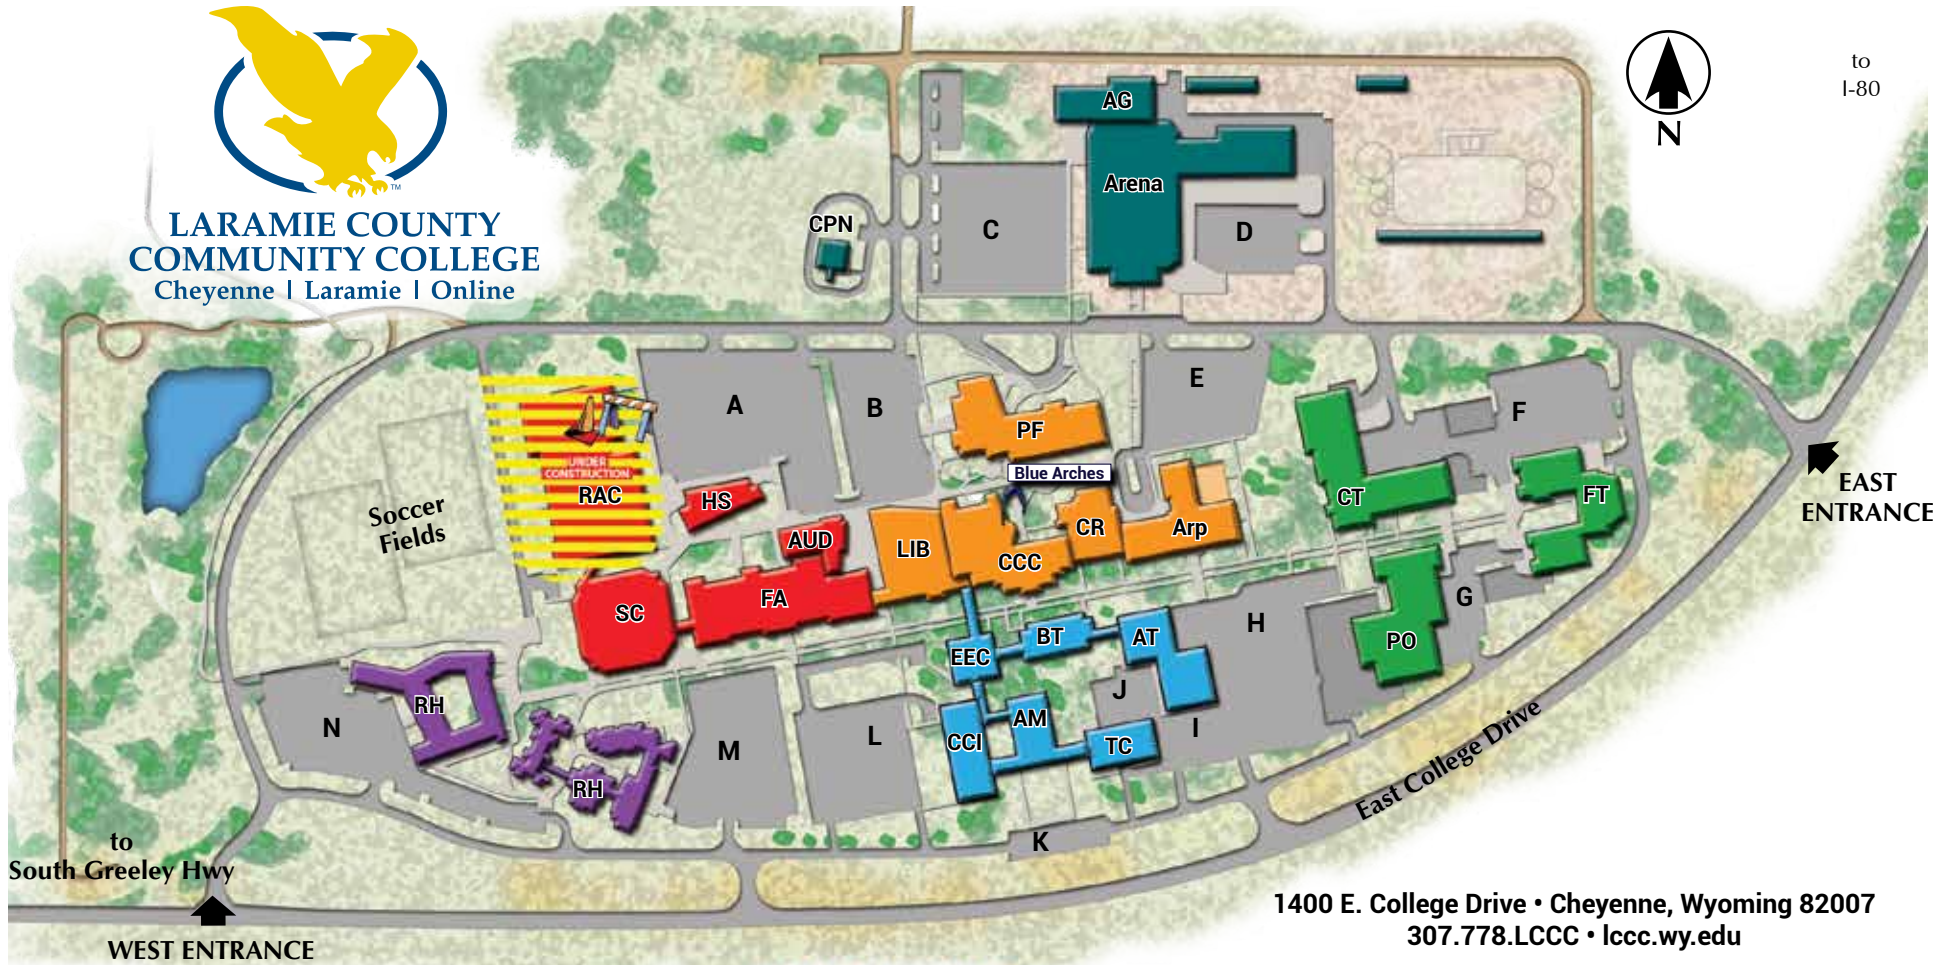

**LARAMIE COUNTY  
COMMUNITY COLLEGE**  
Cheyenne | Laramie | Online

1400 E. College Drive • Cheyenne, Wyoming 82007  
307.778.LCCC • lccc.wy.edu

**Administration (AM)**

Business Services  
Human Resources  
President's Office

**Ctr for Conferences & Institutes (CCI)**

Boys & Girls Club

**Central Plant North (CPN)**

**Clay Pathfinder (PF)**

ANB Bank Leadership Center  
Bookstore  
Campus Safety  
Counseling & Campus Wellness  
Disability Support Services  
Enrollment Services  
Exam Lab  
GEAR UP  
Laramie County 4-H  
Student Hub  
Financial Aid / Student Records  
UW Extension

**College Community Ctr (CCC)**

Dining Room  
Playhouse  
Student Lounge

**Crossroads (CR)**

Student Computer Ctr/Support Desk  
Student Engagement & Diversity

**Education & Enrichment Ctr (EEC)**

**Fine Arts (FA)**

**Residence Halls**

Merrell Student Activity Lounge

**Science Ctr (SC)**

Dental Hygiene Clinic

**Surbrugg/Prentice Aud (AUD)**

Esther & John Clay Fine Art Gallery

**Training Ctr (TC)**