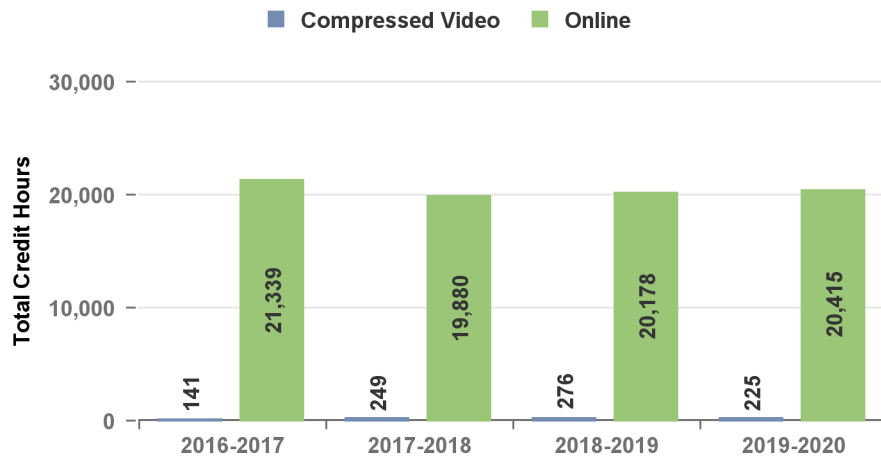

Number of Students in Distance Learning