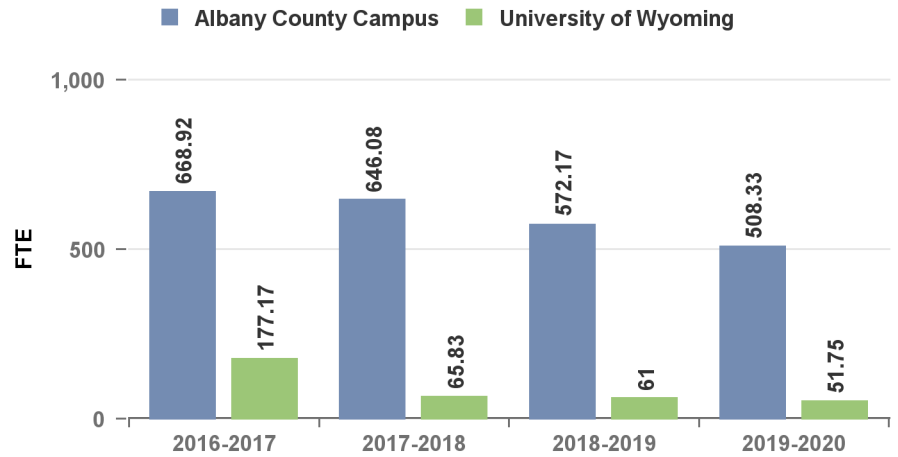

LARAMIE COUNTY COMMUNITY COLLEGE

Overall Annual Student Enrollment and FTE Trends by Section Location

LARAMIE COUNTY COMMUNITY COLLEGE

Student Enrollment Trends by Section Location

Number of Students by Laramie County Locations

Number of Students by Albany County Locations

Number of Students in Distance Learning

Number of Students by High School Locations

LARAMIE COUNTY COMMUNITY COLLEGE

StudentCredit Hour (SCH) Trends by Section Location

Number of Students by Laramie County Locations

Number of Students by Albany County Locations

Number of Students in Distance Learning

Number of Students by High School Locations

IR Office, 7/16/20

Source: Colleague Records

LARAMIE COUNTY COMMUNITY COLLEGE

Full-Time Equivalency (FTE) by Section Location

Number of Students by Laramie County Locations

Number of Students by Albany County Locations

Number of Students in Distance Learning