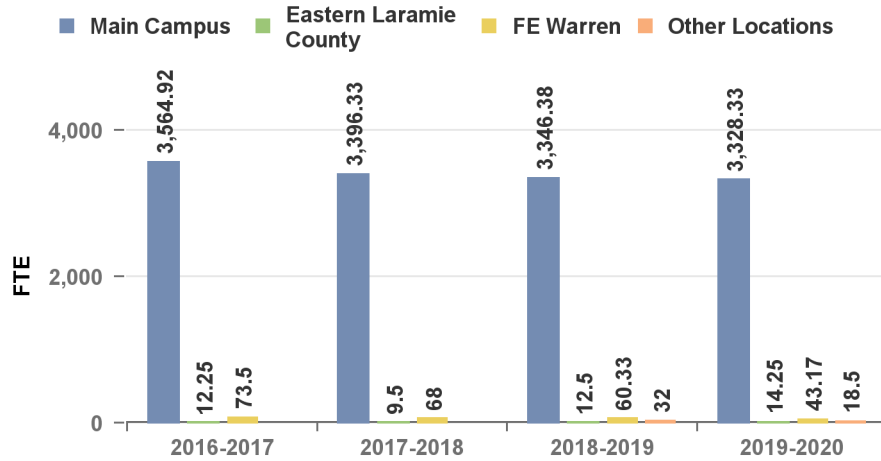

Number of Students by Albany County Locations

Number of Students in Distance Learning

Number of Students by High School Locations

LARAMIE COUNTY COMMUNITY COLLEGE

StudentCredit Hour (SCH) Trends by Section Location

Number of Students by Laramie County Locations

Number of Students by Albany County Locations

Number of Students in Distance Learning

Number of Students by High School Locations

IR Office, 7/16/20

Source: Colleague Records

LARAMIE COUNTY COMMUNITY COLLEGE

Full-Time Equivalency (FTE) by Section Location

Number of Students by Laramie County Locations

Number of Students by Albany County Locations

Number of Students in Distance Learning