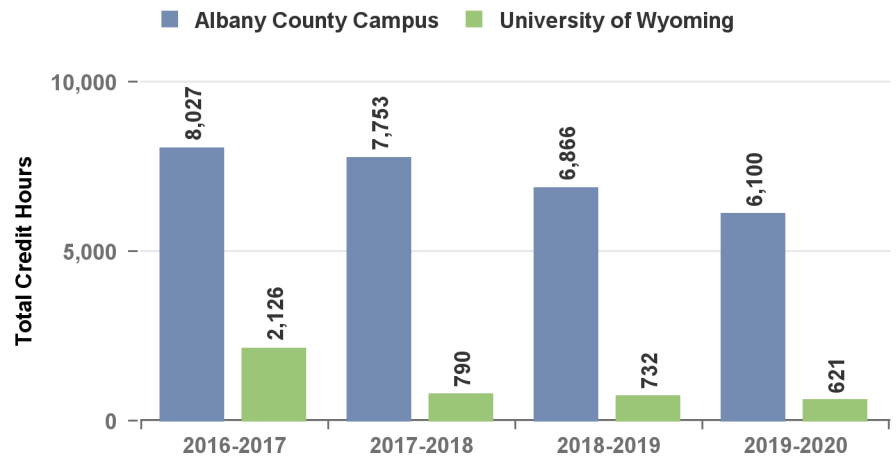

LARAMIE COUNTY COMMUNITY COLLEGE

Overall Annual Student Enrollment and FTE Trends by Section Location

LARAMIE COUNTY COMMUNITY COLLEGE

Student Enrollment Trends by Section Location

Number of Students by Laramie County Locations

Number of Students by Albany County Locations

Number of Students in Distance Learning

Number of Students by High School Locations

LARAMIE COUNTY COMMUNITY COLLEGE

StudentCredit Hour (SCH) Trends by Section Location

Number of Students by Laramie County Locations

Number of Students by Albany County Locations

Number of Students in Distance Learning

Number of Students by High School Locations

IR Office, 7/16/20

Source: Colleague Records