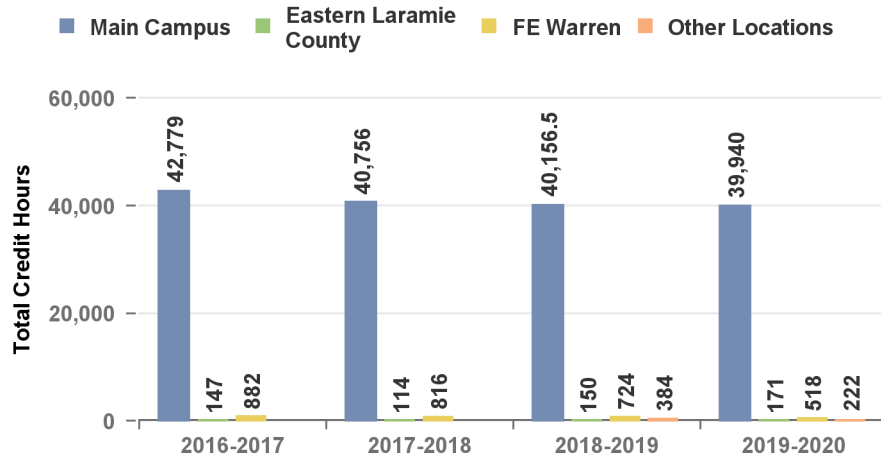

LARAMIE COUNTY COMMUNITY COLLEGE

StudentCredit Hour (SCH) Trends by Section Location

Number of Students by Laramie County Locations