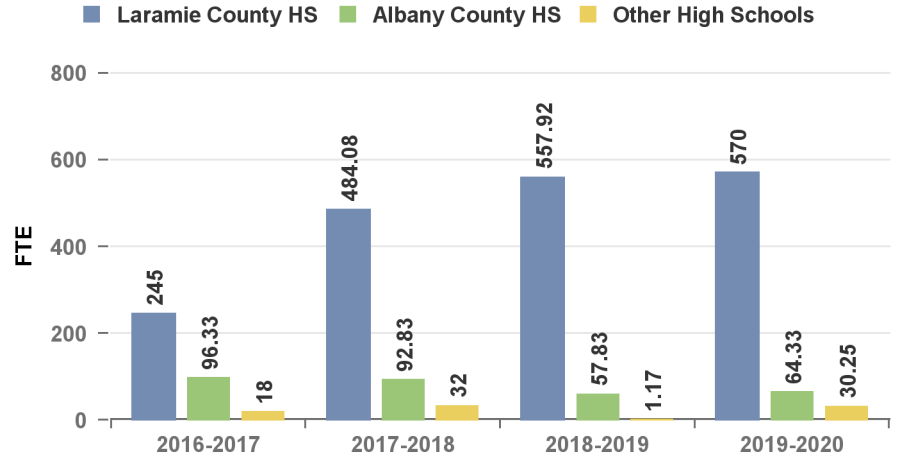

Number of Students by Laramie County Locations

Number of Students by Albany County Locations

Number of Students in Distance Learning

Number of Students by High School Locations

IR Office, 7/16/20

Source: Colleague Records

LARAMIE COUNTY COMMUNITY COLLEGE

Full-Time Equivalency (FTE) by Section Location

Number of Students by Laramie County Locations

Number of Students by Albany County Locations

Number of Students in Distance Learning

Number of Students by High School Locations

LARAMIE COUNTY COMMUNITY COLLEGE

Data Tables: Annual Enrollment by Location and Delivery Method

Number of Students	2016-2017	2017-2018	2018-2019	2019-2020
Albany County Campus	868	890	837	776
University of Wyoming	542	224	219	177
Main Campus	2,978	2,862	2,704	2,712
Laramie County HS	666	1,156	1,298	1,262
Albany County HS	173	180	112	167
Other High Schools	72	128	7	75
Compressed Video	21	27	29	19
Online	2,912	2,727	2,655	2,646
Eastern Laramie County	42	36	41	48
FE Warren	243	211	200	145
Other Locations			128	74
OVERALL (DUPLICATED)	8,517	8,441	8,230	8,101
OVERALL (UNDUPLICATED)	6,099	6,148	6,070	5,970