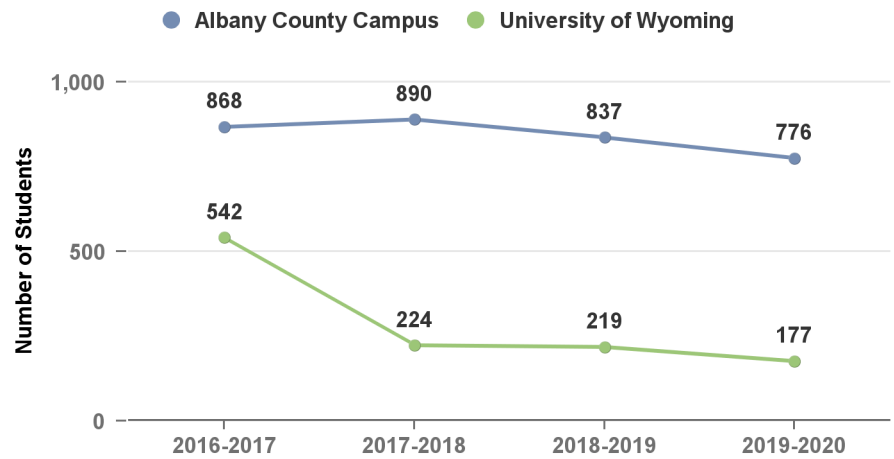

LARAMIE COUNTY COMMUNITY COLLEGE

Overall Annual Student Enrollment and FTE Trends by Section Location

LARAMIE COUNTY COMMUNITY COLLEGE

Student Enrollment Trends by Section Location

Number of Students by Laramie County Locations

Number of Students by Albany County Locations

Number of Students in Distance Learning

Number of Students by High School Locations

LARAMIE COUNTY COMMUNITY COLLEGE

StudentCredit Hour (SCH) Trends by Section Location