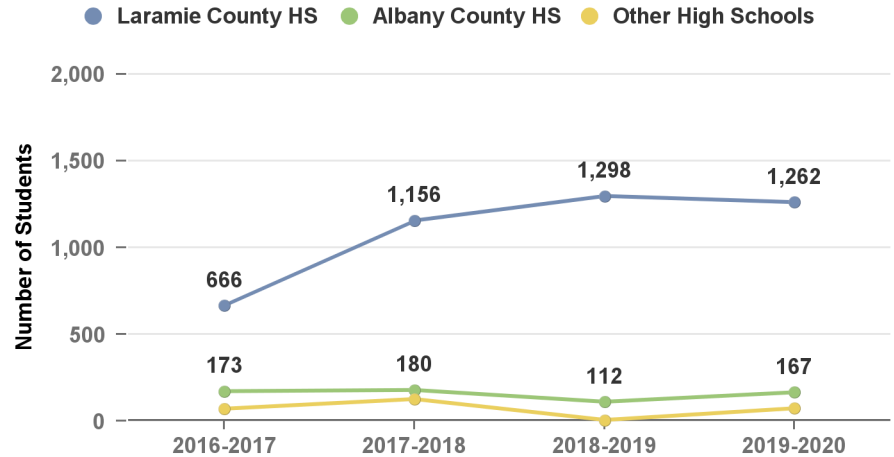

LARAMIE COUNTY COMMUNITY COLLEGE

Overall Annual Student Enrollment and FTE Trends by Section Location

LARAMIE COUNTY COMMUNITY COLLEGE

Student Enrollment Trends by Section Location

Number of Students by Laramie County Locations

Number of Students by Albany County Locations

Number of Students in Distance Learning

Number of Students by High School Locations

LARAMIE COUNTY COMMUNITY COLLEGE

StudentCredit Hour (SCH) Trends by Section Location