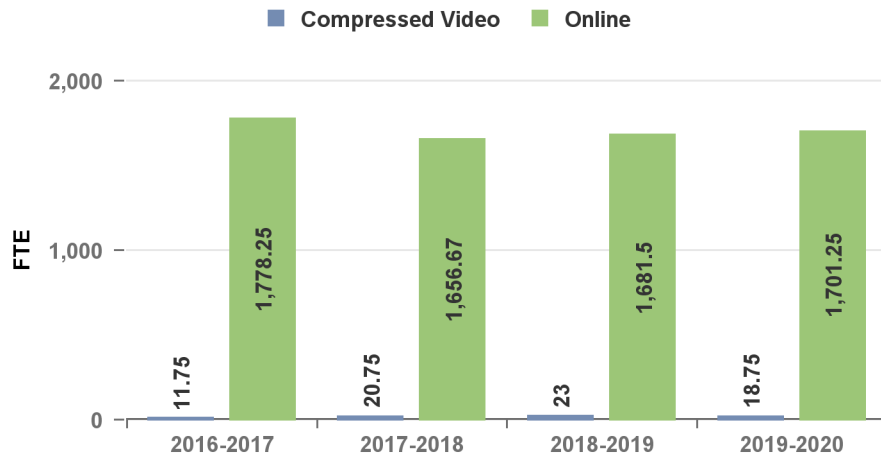

LARAMIE COUNTY COMMUNITY COLLEGE

Full-Time Equivalency (FTE) by Section Location

Number of Students by Laramie County Locations

Number of Students by Albany County Locations

Number of Students in Distance Learning