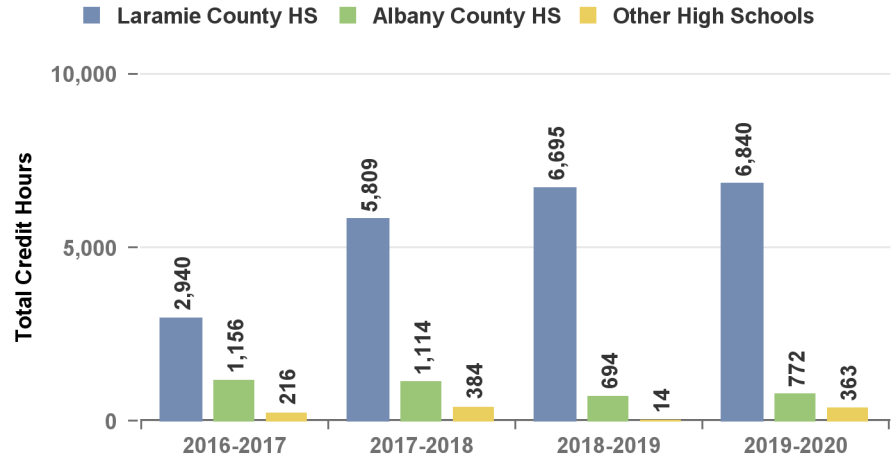

LARAMIE COUNTY COMMUNITY COLLEGE

Overall Annual Student Enrollment and FTE Trends by Section Location

LARAMIE COUNTY COMMUNITY COLLEGE

Student Enrollment Trends by Section Location

Number of Students by Laramie County Locations

Number of Students by Albany County Locations

Number of Students in Distance Learning

Number of Students by High School Locations

LARAMIE COUNTY COMMUNITY COLLEGE

StudentCredit Hour (SCH) Trends by Section Location

Number of Students by Laramie County Locations

Number of Students by Albany County Locations

Number of Students in Distance Learning

Number of Students by High School Locations

IR Office, 7/16/20

Source: Colleague Records

LARAMIE COUNTY COMMUNITY COLLEGE

Full-Time Equivalency (FTE) by Section Location

Number of Students by Laramie County Locations

Number of Students by Albany County Locations

Number of Students in Distance Learning