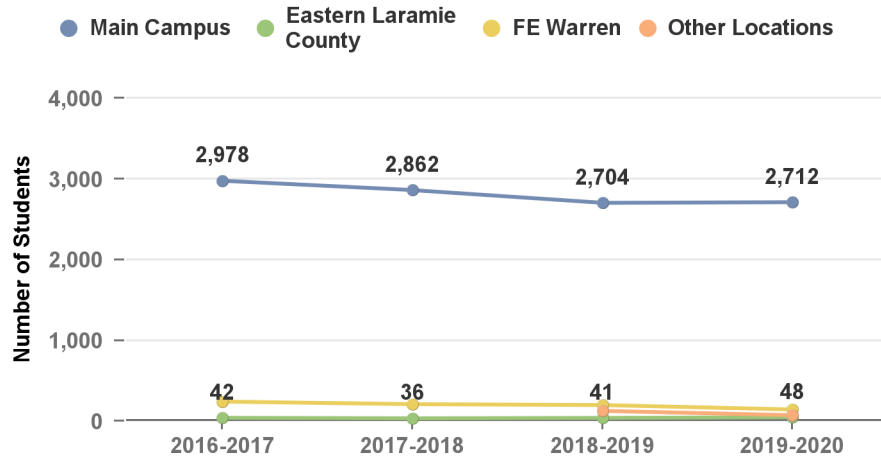

LARAMIE COUNTY COMMUNITY COLLEGE

Overall Annual Student Enrollment and FTE Trends by Section Location

LARAMIE COUNTY COMMUNITY COLLEGE

Student Enrollment Trends by Section Location

Number of Students by Laramie County Locations

Number of Students by Albany County Locations

Number of Students in Distance Learning

Number of Students by High School Locations

LARAMIE COUNTY COMMUNITY COLLEGE

StudentCredit Hour (SCH) Trends by Section Location