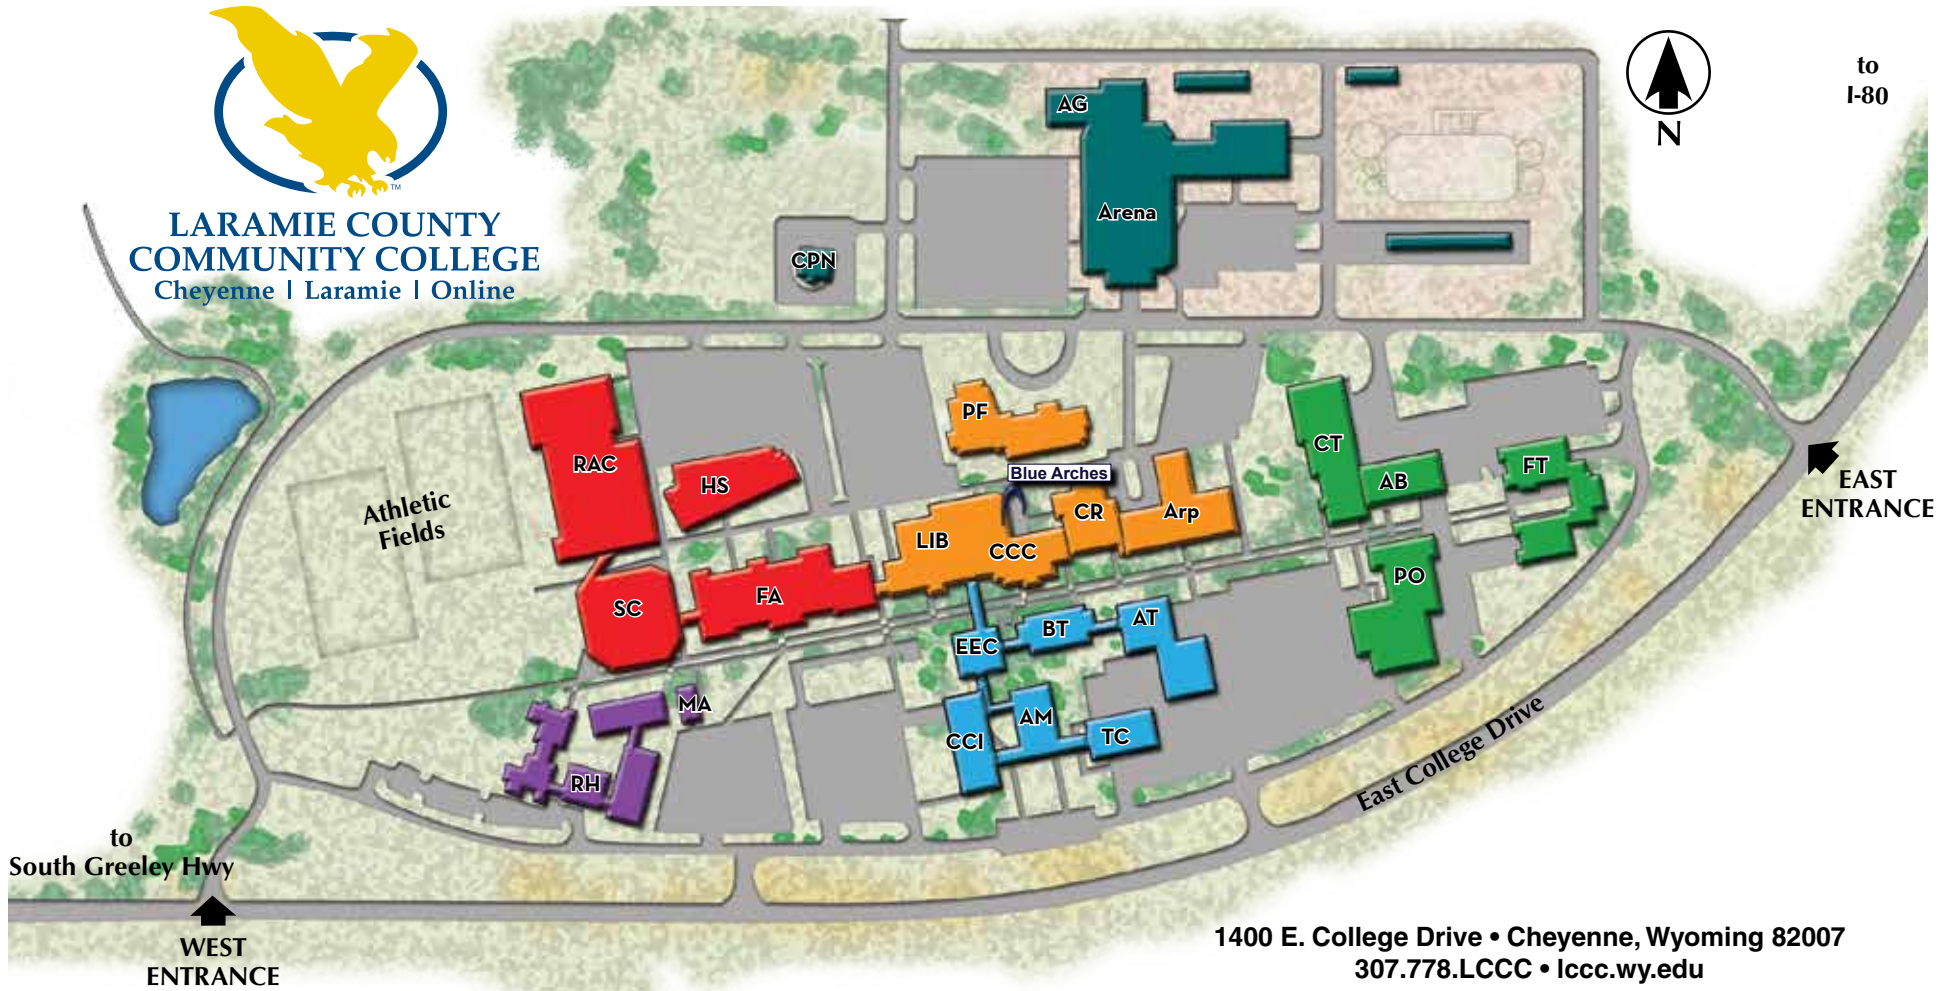

**LARAMIE COUNTY
COMMUNITY COLLEGE**
Cheyenne | Laramie | Online

1400 E. College Drive • Cheyenne, Wyoming 82007
307.778.LCCC • lccc.wy.edu

Administration (AM)

Business Services
Human Resources
President's Office

Agriculture Building (AG)

Andrikopoulos Business & Technology Building (BT)

Arena

Arp Building (Arp)

Children's Discovery Center

Auto Body (AB)

Auto Tech (AT)

Career & Technical Building (CT)

ACES
Integrated Systems Training Center
UW Outreach

Center for Conferences & Institutes (CCI)

Central Plant North (CPN)

College Community Center (CCC)

Advising
Bookstore
Career Center
Counseling & Campus Wellness
Dining Room
Playhouse
Student Life
Student Lounge

Carpool
Mailroom

Recreation and Athletic Center (RAC)

Residence Halls (RH)

Science Center (SC)

The Training Center (TC)