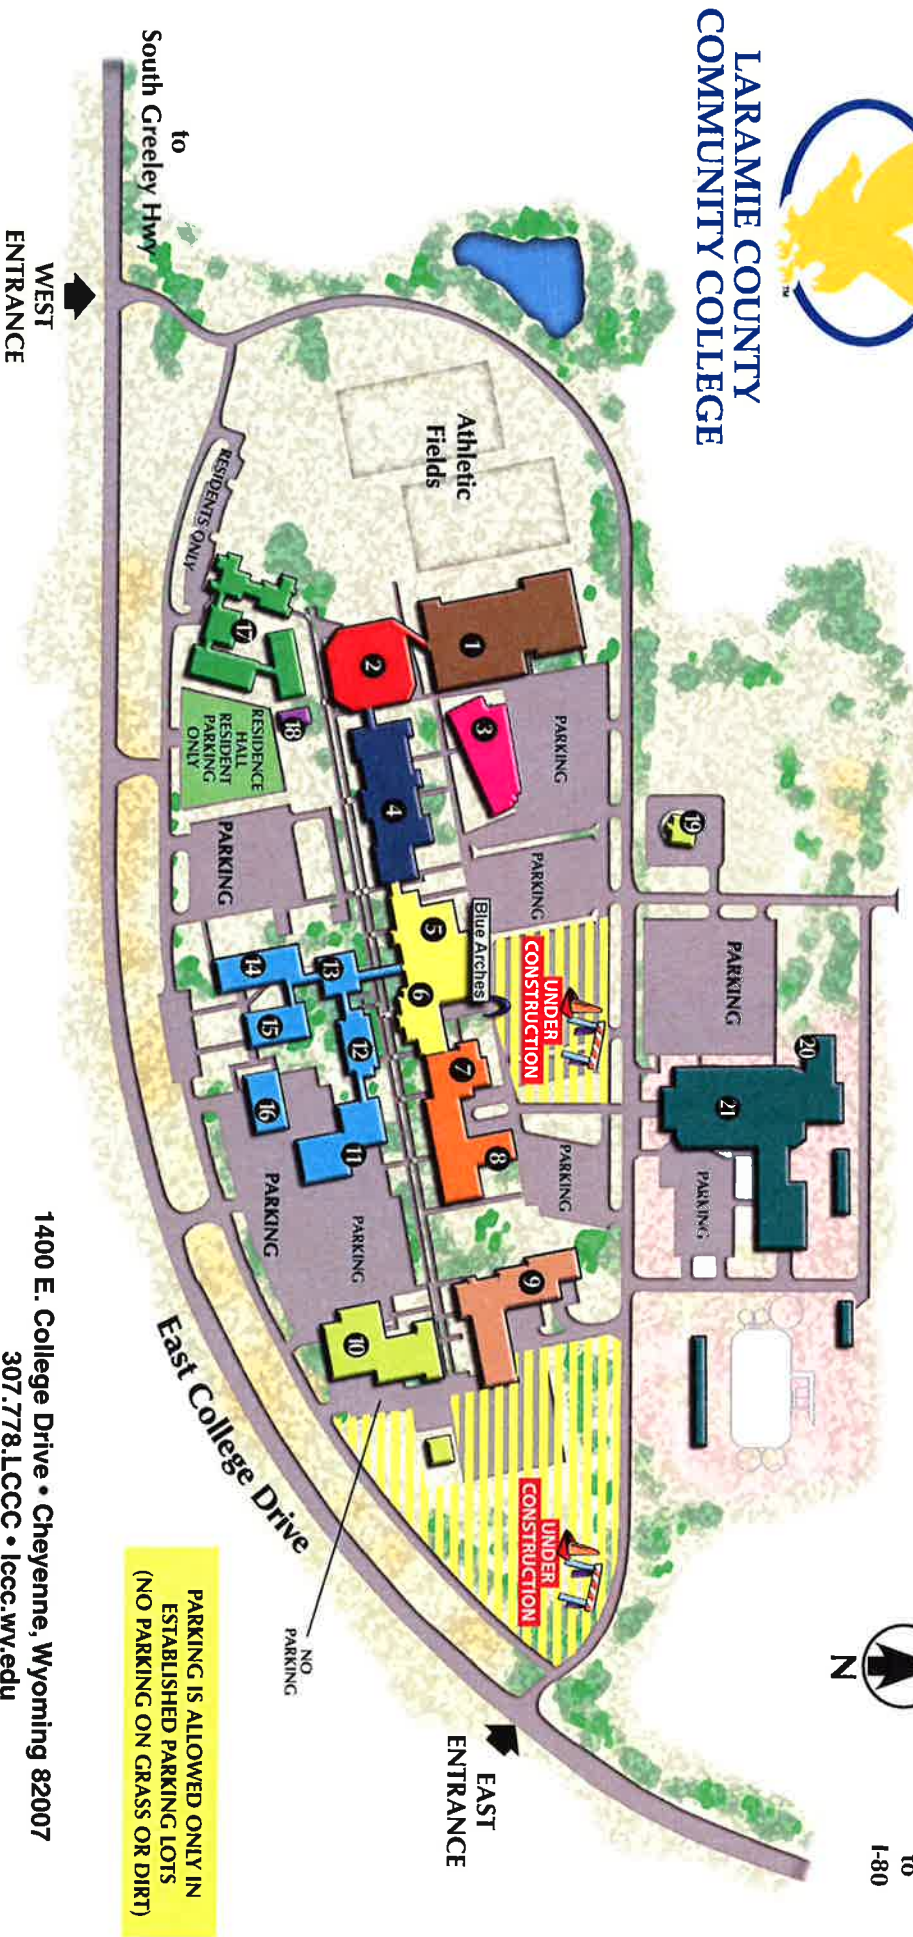

LARAMIE COUNTY COMMUNITY COLLEGE

to
I-80

1400 E. College Drive • Cheyenne, Wyoming 82007
307.778.LCCC • lccc.wy.edu

- 15 Administration (AM)**
Business Services
Human Resources
President's Office
- 20 Agriculture Building (AG)**
- 12 Andrikopoulos Business & Technology Building (B)**
- 21 Arena**
- 8 Arp Building**
Children's Discovery Center
- 11 Auto Diesel (AD)**
- 9 Career & Technical Building (CT)**
ACES
Auto Body
Career & Technical Education Center
Integrated Systems Training Center
UW Outreach
- 13 Education & Enrichment Center (EEC)**
Disability Support Services
Exam Lab
- 10 Plant Maintenance (PM)**
Carpool
Mailroom
- 4 Fine Arts Building (FA)**
Escher and John Clay Art Gallery
LCCC Foundation
- 17 Residence Halls (RHC)**
- 2 Science Center (SC)**
Dental Hygiene
- 7 Student Services (SS)**
Admissions & Welcome Center
Campus Safety
Career Center
Financial Aid
Student Records
- 14 Center for Conferences & Institutes (CCI)**
- 17 Central Plant North**
- 10 College Community Center (CCC)**
Advising
Bookstore
Counseling & Wellness Center
Dining Hall
Playhouse
Student Life
Student Lounge
- 3 Health Science (HS)**
- 18 Ludden Library (LIB)**
- 5 Modular (MA)**
High School Programs
- 1 Physical Education (PE)**