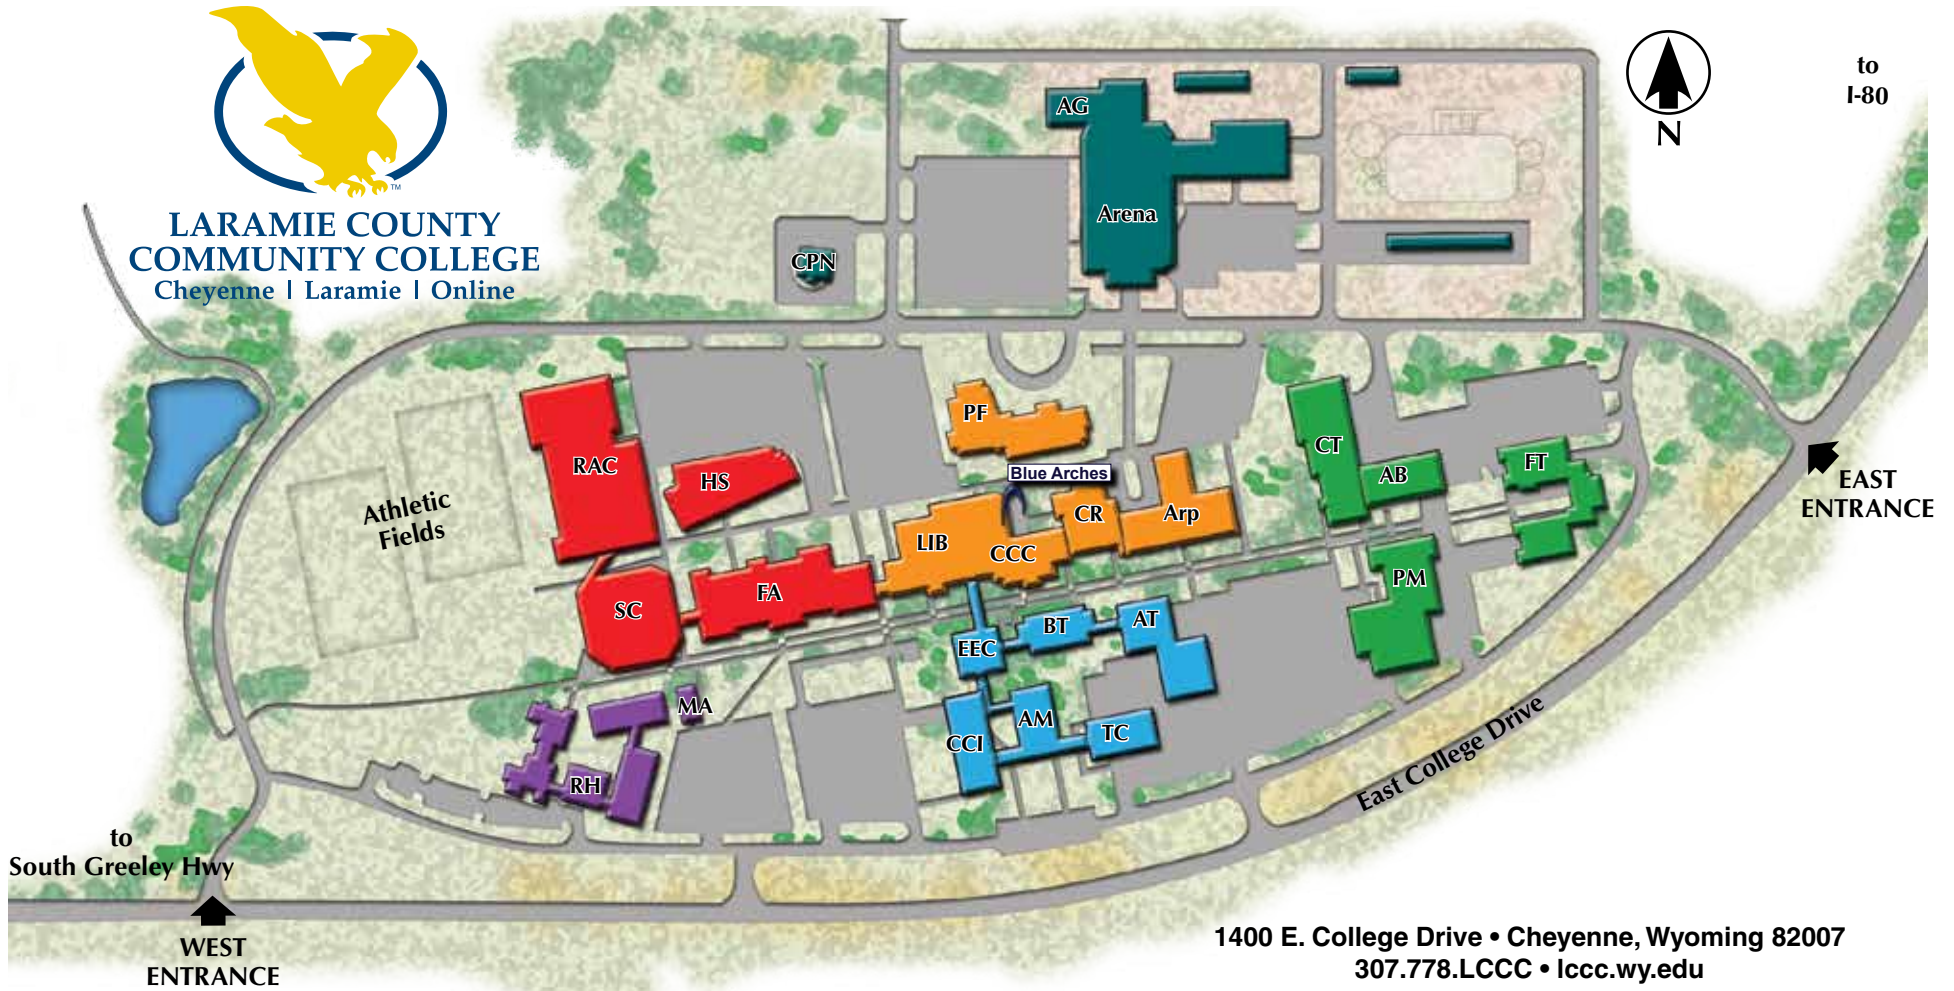

**LARAMIE COUNTY
COMMUNITY COLLEGE**
Cheyenne | Laramie | Online

1400 E. College Drive • Cheyenne, Wyoming 82007
307.778.LCCC • lccc.wy.edu

Administration (AM)

Business Services
Human Resources
President's Office

Agriculture Building (AG)

Andrikopoulos Business & Technology Building (BT)

Arena

Arp Building (Arp)

Children's Discovery Center

Auto Body (AB)

Auto Tech (AT)

Career & Technical Building (CT)

ACES
Integrated Systems Training Center
UW Outreach

Center for Conferences & Institutes (CCI)

Central Plant North (CPN)

College Community Center (CCC)

Advising
Bookstore
Career Center
Counseling & Campus Wellness
Dining Room
Playhouse
Student Life
Student Lounge

Carpool
Mailroom

Recreation and Athletic Center (RAC)

Residence Halls (RH)

Science Center (SC)

The Training Center (TC)