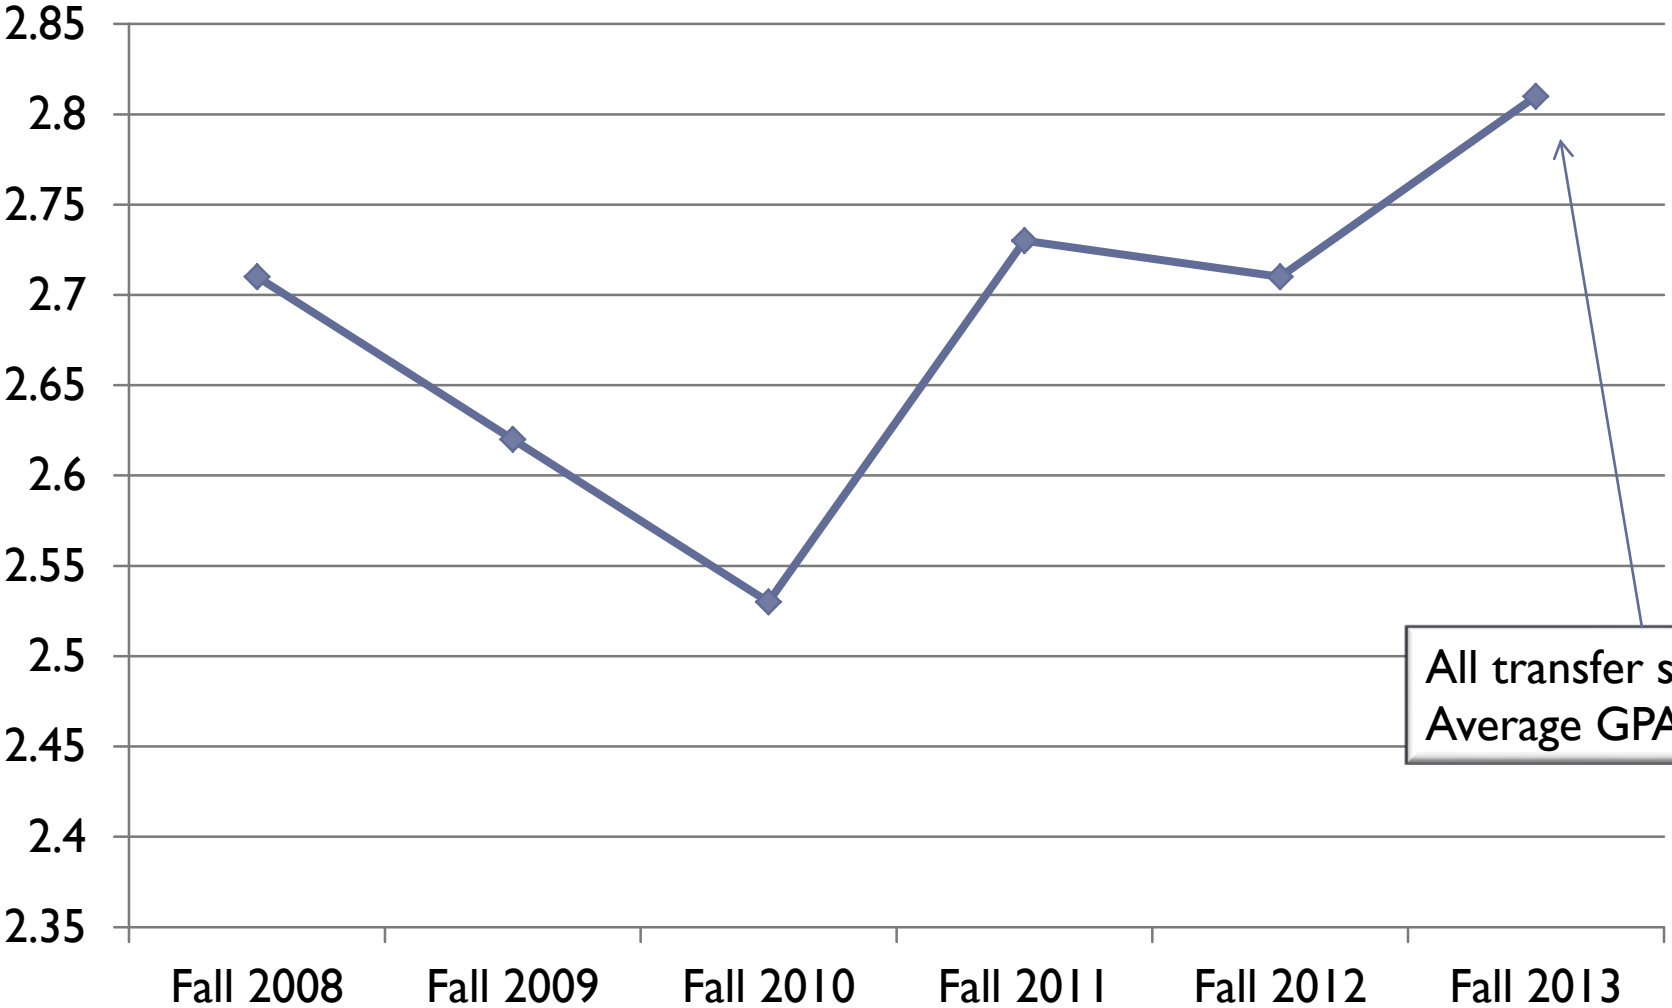

SUCCESS AFTER TRANSFER – FIRST FALL GPA (KPI C, MEASURE C.4.A

NOVEMBER DATA BYTE

NOVEMBER 18, 2015

METHODS & DEFINITIONS

- Report the average GPA earned in the first semester for students transferring to UW each fall
- Source = annual report prepared by UW Office of Institutional Analysis
 - Received each September
 - Most recent data available when calculations were made was for fall 2013
- Benchmark = average GPA earned by all students transferring to UW in the same semester

LCCC Students' First Fall GPA at UW

All transfer students
Average GPA = 2.80

FIRST FALL GPA BY CLASS STANDING

WHAT ARE WE DOING ABOUT IT

- Developing program articulation agreements with UW
 - Make transfer process seamless
 - Encourage LCCC students to complete program before transfer
- Completion goal supports this effort