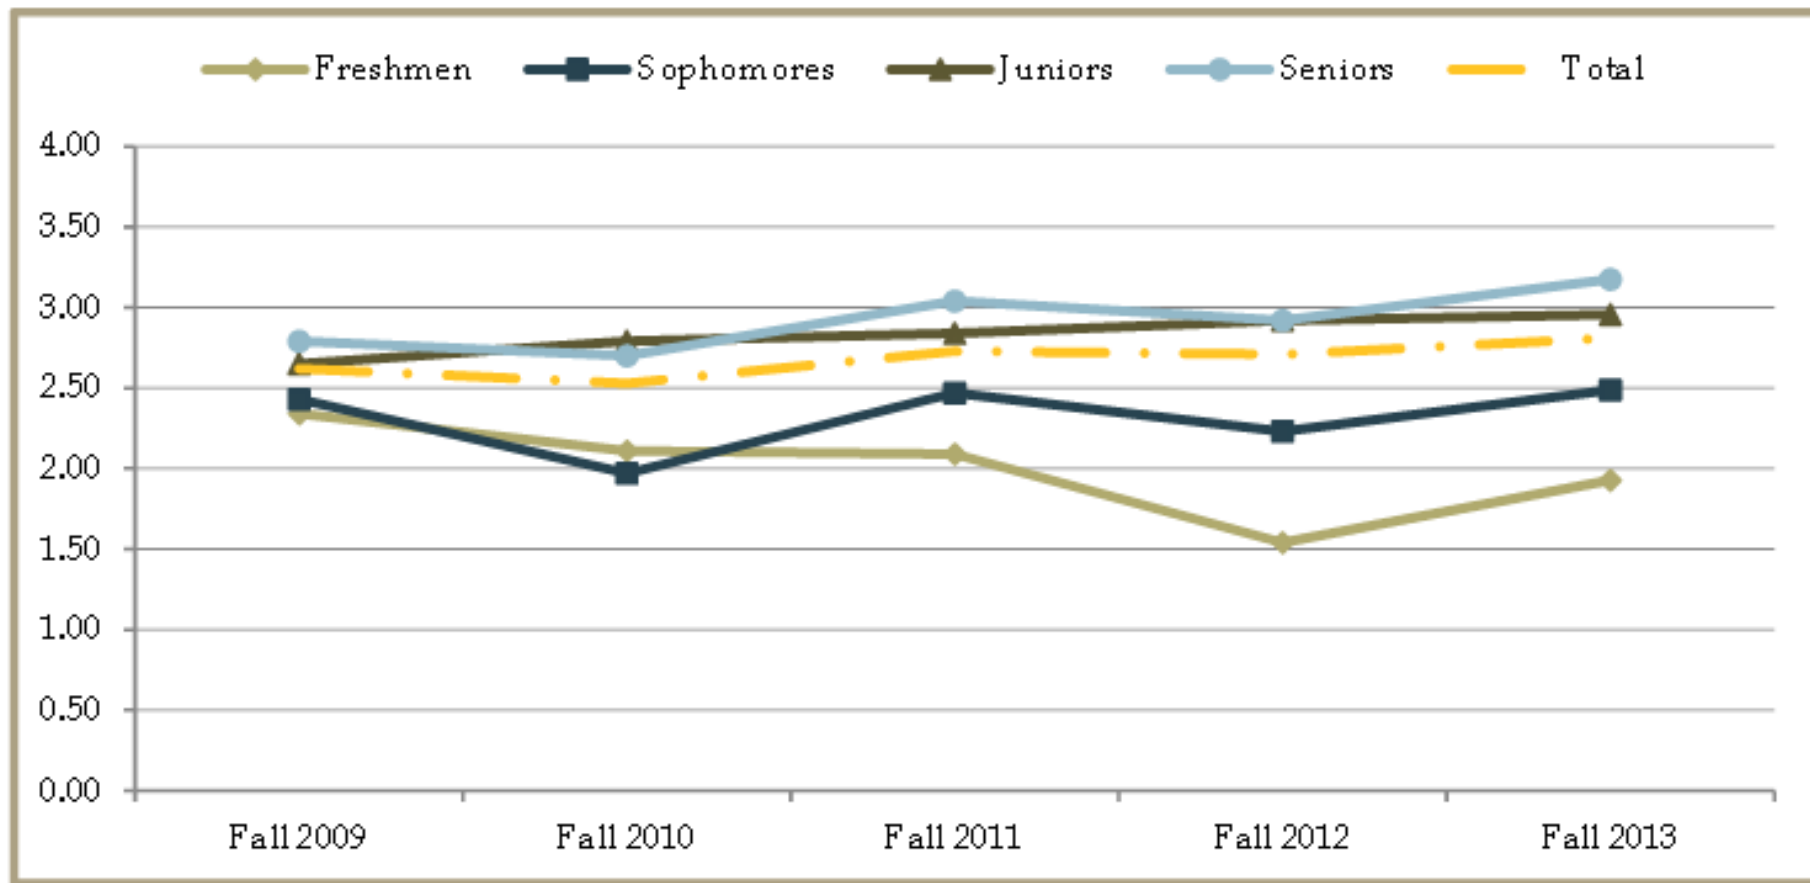

SUCCESS AFTER TRANSFER – FIRST FALL GPA (KPI C, MEASURE C.4.A

NOVEMBER DATA BYTE

NOVEMBER 18, 2015

METHODS & DEFINITIONS

- Report the average GPA earned in the first semester for students transferring to UW each fall
- Source = annual report prepared by UW Office of Institutional Analysis
 - Received each September
 - Most recent data available when calculations were made was for fall 2013
- Benchmark = average GPA earned by all students transferring to UW in the same semester

LCCC Students' First Fall GPA at UW

All transfer students
Average GPA = 2.80

FIRST FALL GPA BY CLASS STANDING

WHAT ARE WE DOING ABOUT IT

- Developing program articulation agreements with UW
 - Make transfer process seamless
 - Encourage LCCC students to complete program before transfer
- Completion goal supports this effort