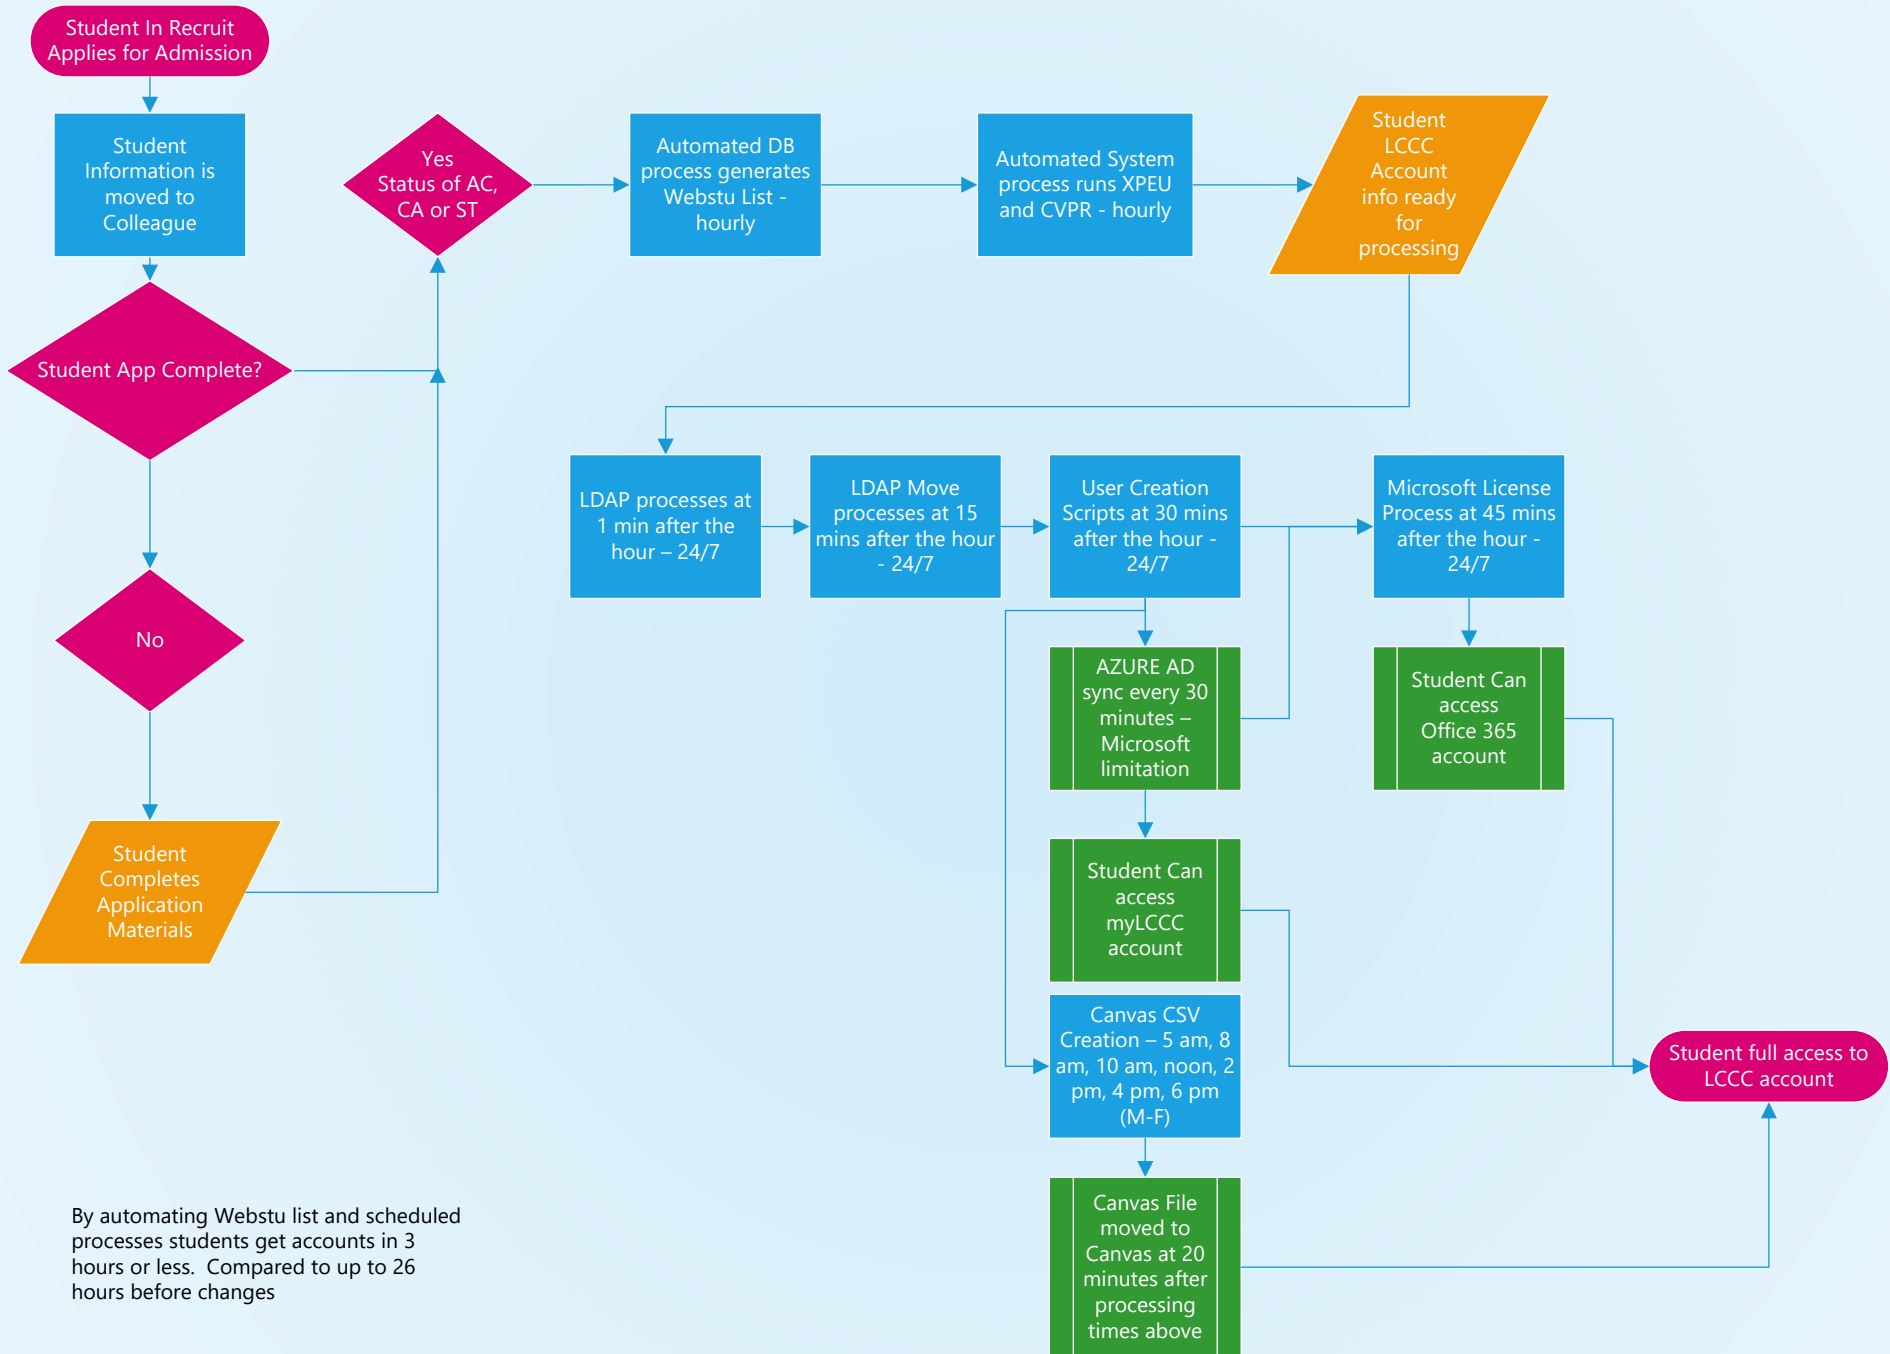

LCCC Student Account Process - Revised

By automating Webstu list and scheduled processes students get accounts in 3 hours or less. Compared to up to 26 hours before changes